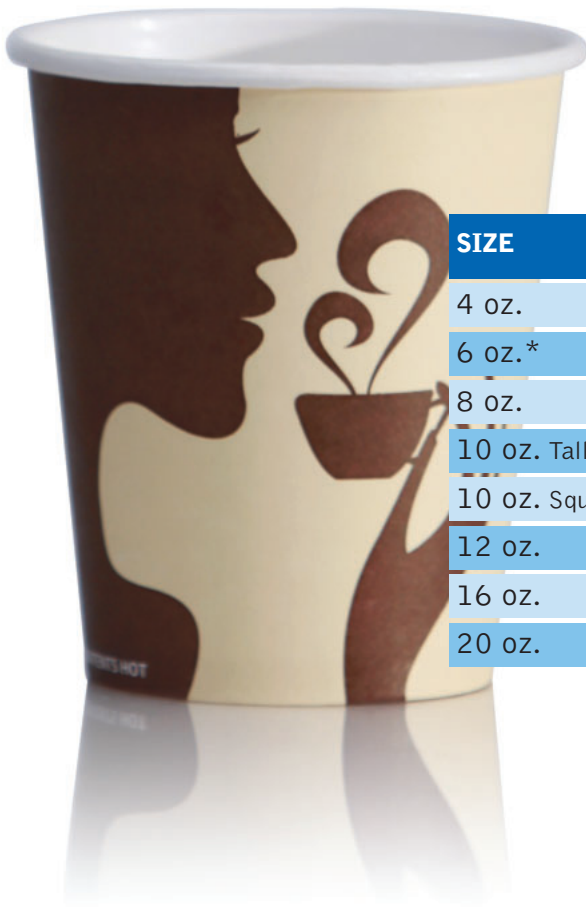

MODUCUP SILHOUETTE

SIZE	ITEM - IMPRINT#	CASE PACK	CASE CUBE	CASE WEIGHT (lbs)
4 oz.	4H - 07	1000	1.32	9.5
6 oz.*	6H - 07	1000	1.797	15.2
8 oz.	8HD - 07	1000	2.3	20.5
10 oz. Tall	10H - 07	1000	2.9	25
10 oz. Squat	10HS - 07	1000	3.8	26.5
12 oz.	12H - 07	1000	3.9	31
16 oz.	16H - 07	1000	4	35.6
20 oz.	20H - 07	500	2	20

MODUCUP LIDS

Available in Flat Tear Back, Dome for easy Sip Thru, Dome Lock Back or Translucent with Straw Slot. These Sure-fitting lids come in White or Black to enhance stock or custom designs. Our 10oz, 12oz and 20oz share one lid for ease to your staff and customers.