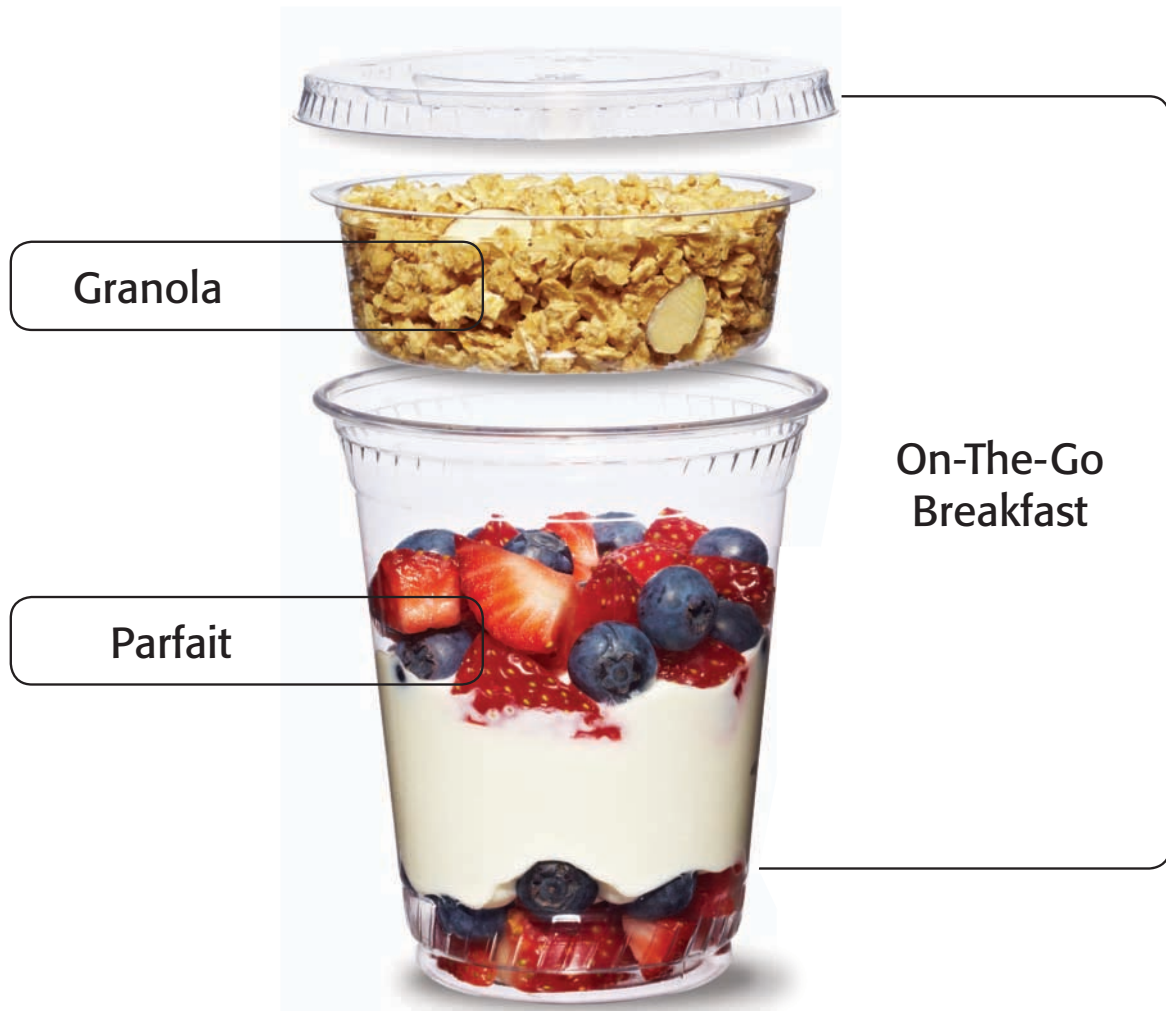

TURN A CUP INTO A CARRY-ALL.

**GIVE ON-THE-GO CUSTOMERS
EASY-TO-PACKAGE COMBOS.**

FK[®] Fabri-Kal[®]

EXPERIENCE A BETTER PACKAGE.™

Endless portable possibilities from breakfast to lunch to p.m. snacks.

Your consumers are constantly on the move. Provide them with unique grab-and-go combinations throughout the day. Fast, convenient, portable – Fabri-Kal gives you the flexibility to merchandise a variety of foods and build your sales morning, noon and night.

Easily expand your fresh, on-the-go options with Fabri-Kal.

One-size-fits-all cup inserts from Fabri-Kal let you create carry-all solutions that meet every customer's tastes. Our selection of easy-fit inserts, flat and domed lids and matching cups easily convert into a variety of packaging options for exciting new grab-and-go offerings.

Flexibility that fits your operation

- One cup insert size fits with multiple Fabri-Kal cup and lid sizes to create endless menu options
- Simply add on to products that are already in your inventory
- Inserts are suitable for heat sealing with most cup sizes
- On-the-go solutions are available in a variety of materials – from PET to polypropylene to plant-based resins – to meet the demands of your operation and your guests

Now guests will love the convenience of portable cup combos even more with packaging they can feel good about. Made from Ingeo™ biopolymer (PLA), Greenware® annually renewable products are made entirely from plants – not petroleum. It's a difference that really resonates with consumers and something they look for in the restaurants they frequent. Greenware® sends a message that's crystal clear: you care.