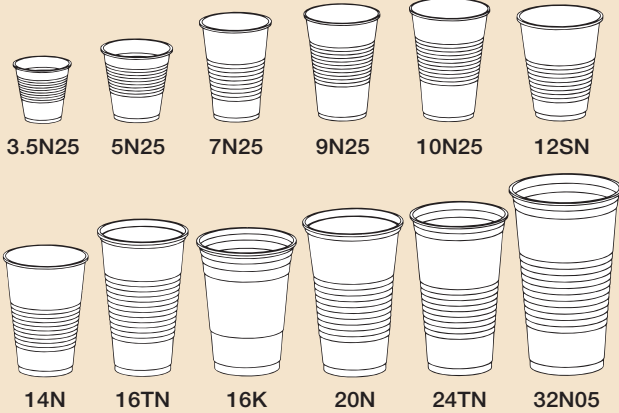

Translucent Cups