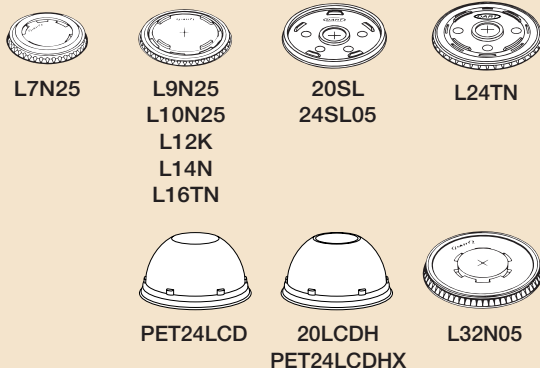

Translucent Cups

Custom Printed Translucent Cups

Stock Number	Description	Packing Bag/Case	Case Cube	Case Weight	Use Lid
3.5N25	3½ oz. Cup	100/2500	1.7	14.4	-
5N25	5 oz. Cup	100/2500	2.2	20.0	L7N25
7N25	7 oz. Cup	100/2500	2.6	23.5	L7N25
9N25	9 oz. Cup	100/2500	3.0	33.7	L9N25
10N25	10 oz. Cup	100/2500	3.1	35.8	L10N25
12SN	12 oz. Cup	50/1000	2.2	16.5	L14N
14N	14 oz. Cup	50/1000	2.4	19.0	L14N
16TN	16 oz. Tall	50/1000	2.7	22.8	L16TN
16K	16 oz. Cup	50/1000	3.8	25.6	L24TN, PET24LCD, PET24LCDHX, 24SL05
20N	20 oz. Cup	50/1000	3.7	29.0	L24TN, PET24LCD, PET24LCDHX, 24SL05
24TN	24 oz. Cup	50/1000	4.7	33.8	L24TN, PET24LCD, PET24LCDHX, 24SL05
32N05	32 oz. Cup	50/500	2.7	24.4	L32N05
7K25	7 oz. Cup	100/2500	2.8	27.2	L7N25
9K25	9 oz. Cup	100/2500	3.1	33.2	L9N25
10K25	10 oz. Cup	100/2500	3.3	36.4	L10N25
12K	12 oz. Cup	50/1000	2.4	18.4	L12K
14K	14 oz. Cup	50/1000	3.1	20.8	L14N
16K	16 oz. Cup	50/1000	3.8	25.6	L24TN, PET24LCD, PET24LCDHX, 24SL05
20K	20 oz. Cup	50/1000	3.7	31.3	L24TN, PET24LCD, PET24LCDHX, 24SL05
24K	24 oz. Cup	50/1000	4.9	42.2	20SL, 20LCDH
32K05	32 oz. Cup	50/500	3.2	28.3	L32N05

Clear Cup Lids

Stock Number	Description	Packing Bag/Case	Case Cube	Case Weight
L7N25	Translucent	100/2500	1.9	7.9
L9N25	Translucent, Straw Slotted	100/2500	2.2	9.5
L10N25	Translucent, Straw Slotted	100/2500	2.3	10.9
L12K	Translucent, Straw Slotted	100/1000	1.0	4.7
L14N	Translucent, Straw Slotted	100/1000	1.2	5.0
L16TN	Translucent, Straw Slotted	100/1000	1.2	5.0
20SL	Translucent, Straw Slotted	100/1000	1.7	8.1
24SL05	Translucent, Straw Slotted	100/500	0.7	3.0
20LCDH	Clear, Dome w/Hole	50/1000	2.7	11.6
L24TN	Translucent, Straw Slotted	100/1000	1.6	5.8
PET24LCD	Clear, PET Dome	50/1000	2.2	10.8
PET24LCDHX	Clear, PET Dome w/Large Hole	50/1000	2.2	9.9
L32N05	Translucent, Straw Slotted	100/500	0.9	4.6