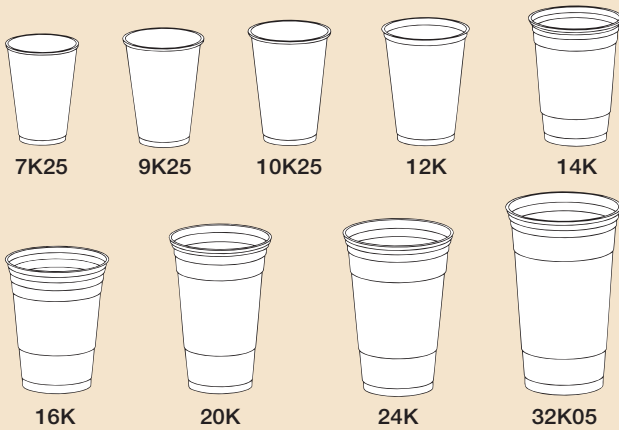

Translucent Cups

Sizes available from the 3 1/2 ounce all the way to the 32 ounce big drink cup. Sidewall rings add strength and provide a no-slip gripping surface.

Custom Printed Cups

A separate line of smooth-wall translucent cups are available just for custom printing. Personalize your beverage service with the name of your business...it will increase market visibility by keeping your name in front of your customers. And, custom printed cold cups are great for promoting special events, trade shows, festivals...the list goes on and on. Sizes available from 7 ounce to 32 ounce, printed up to four spot colors.

Translucent Cups

Custom Printed Translucent Cups

Stock Number	Description	Packing Bag/Case	Case Cube	Case Weight	Use Lid
3.5N25	3½ oz. Cup	100/2500	1.7	14.4	-
5N25	5 oz. Cup	100/2500	2.2	20.0	L7N25
7N25	7 oz. Cup	100/2500	2.6	23.5	L7N25
9N25	9 oz. Cup	100/2500	3.0	33.7	L9N25
10N25	10 oz. Cup	100/2500	3.1	35.8	L10N25
12SN	12 oz. Cup	50/1000	2.2	16.5	L14N
14N	14 oz. Cup	50/1000	2.4	19.0	L14N
16TN	16 oz. Tall	50/1000	2.7	22.8	L16TN
16K	16 oz. Cup	50/1000	3.8	25.6	L24TN, PET24LCD, PET24LCDHX, 24SL05
20N	20 oz. Cup	50/1000	3.7	29.0	L24TN, PET24LCD, PET24LCDHX, 24SL05
24TN	24 oz. Cup	50/1000	4.7	33.8	L24TN, PET24LCD, PET24LCDHX, 24SL05
32N05	32 oz. Cup	50/500	2.7	24.4	L32N05
7K25	7 oz. Cup	100/2500	2.8	27.2	L7N25
9K25	9 oz. Cup	100/2500	3.1	33.2	L9N25
10K25	10 oz. Cup	100/2500	3.3	36.4	L10N25
12K	12 oz. Cup	50/1000	2.4	18.4	L12K
14K	14 oz. Cup	50/1000	3.1	20.8	L14N
16K	16 oz. Cup	50/1000	3.8	25.6	L24TN, PET24LCD, PET24LCDHX, 24SL05
20K	20 oz. Cup	50/1000	3.7	31.3	L24TN, PET24LCD, PET24LCDHX, 24SL05
24K	24 oz. Cup	50/1000	4.9	42.2	20SL, 20LCDH
32K05	32 oz. Cup	50/500	3.2	28.3	L32N05